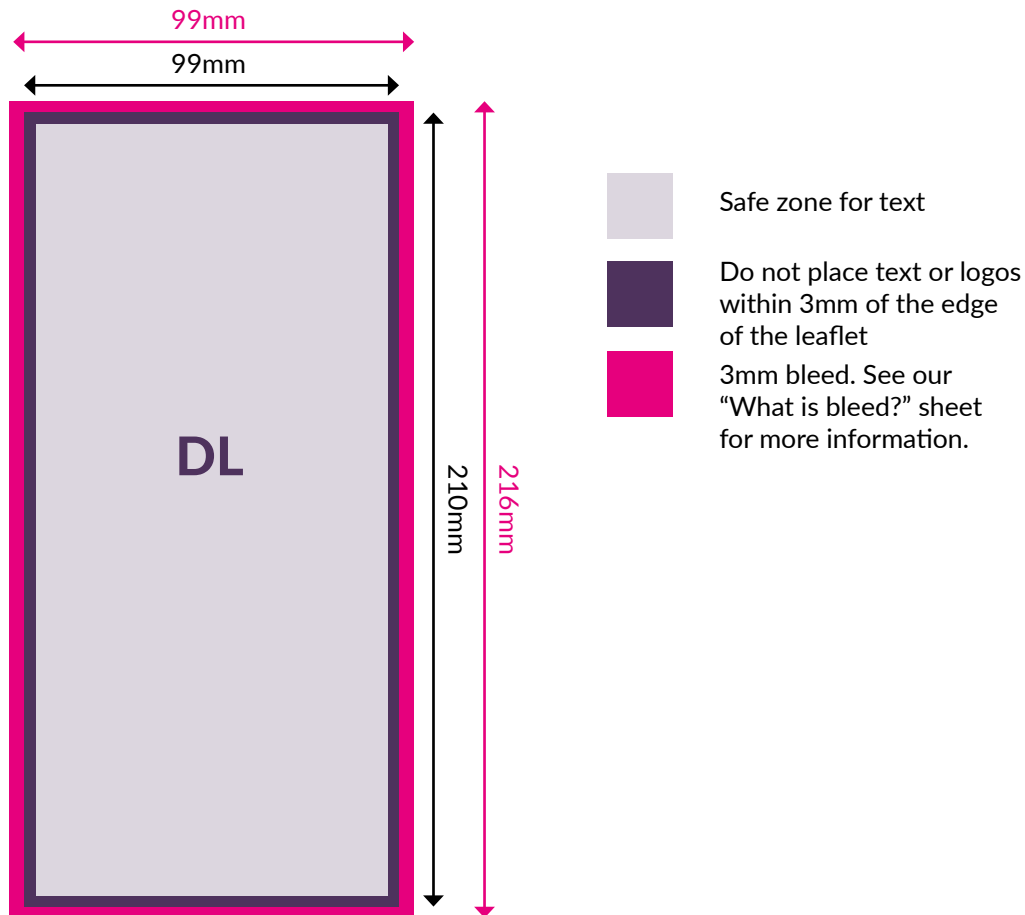

STATIONERY

SPECIFICATION & ARTWORK INSTRUCTIONS

- Printed in full colour on high quality, laser compatible, 100gsm copier paper
- A4 Letterheads or DL comps slips
- Free Soft Proof
- Free delivery
- 48 hour turnaround

- Safe zone for text
- Do not place text or logos within 3mm of the edge of the leaflet
- 3mm bleed. See our "What is bleed?" sheet for more information.

STATIONERY

SPECIFICATION & ARTWORK INSTRUCTIONS

ARTWORK INSTRUCTIONS:

- Accepted files: Illustrator eps, jpeg, tiff or Photoshop eps, packaged Indesign folder & hi-res PDF. All artwork must be CMYK
- We also ask that you send a PDF copy for our reference
- Any images must be supplied at a minimum of 300dpi
- Please add 3mm bleed to all sides of artwork and crop marks
- All text should be created to outlines
- We recommend that no text is placed within 3mm of the edge of the leaflet (at all sizes)