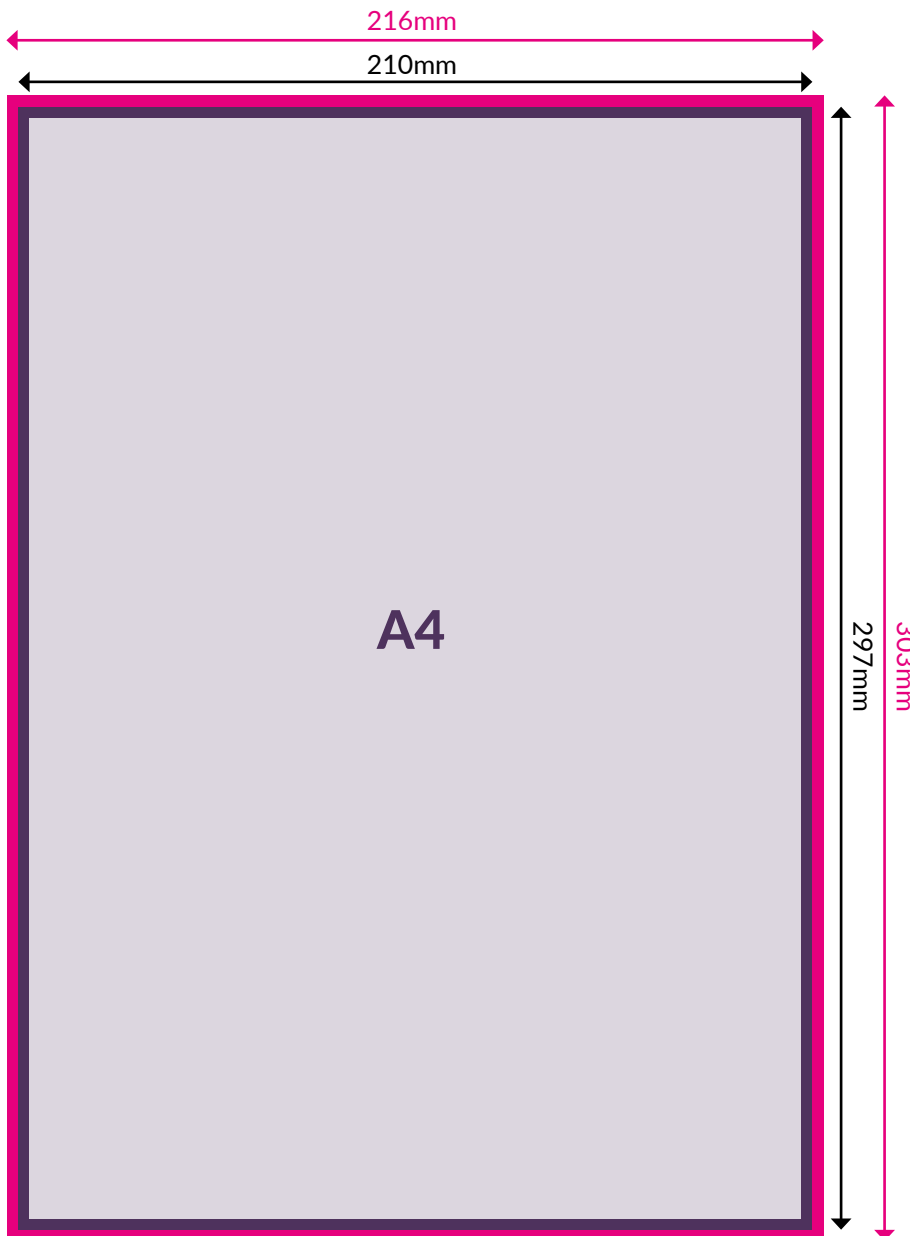

STATIONERY

SPECIFICATION & ARTWORK INSTRUCTIONS

- Printed in full colour on high quality, laser compatible, 100gsm copier paper
- A4 Letterheads or DL comps slips
- Free Soft Proof
- Free delivery
- 48 hour turnaround

- Safe zone for text
- Do not place text or logos within 3mm of the edge of the leaflet
- 3mm bleed. See our "What is bleed?" sheet for more information.

STATIONERY

SPECIFICATION & ARTWORK INSTRUCTIONS

ARTWORK INSTRUCTIONS:

- Accepted files: Illustrator eps, jpeg, tiff or Photoshop eps, packaged Indesign folder & hi-res PDF. All artwork must be CMYK
- We also ask that you send a PDF copy for our reference
- Any images must be supplied at a minimum of 300dpi
- Please add 3mm bleed to all sides of artwork and crop marks
- All text should be created to outlines
- We recommend that no text is placed within 3mm of the edge of the leaflet (at all sizes)