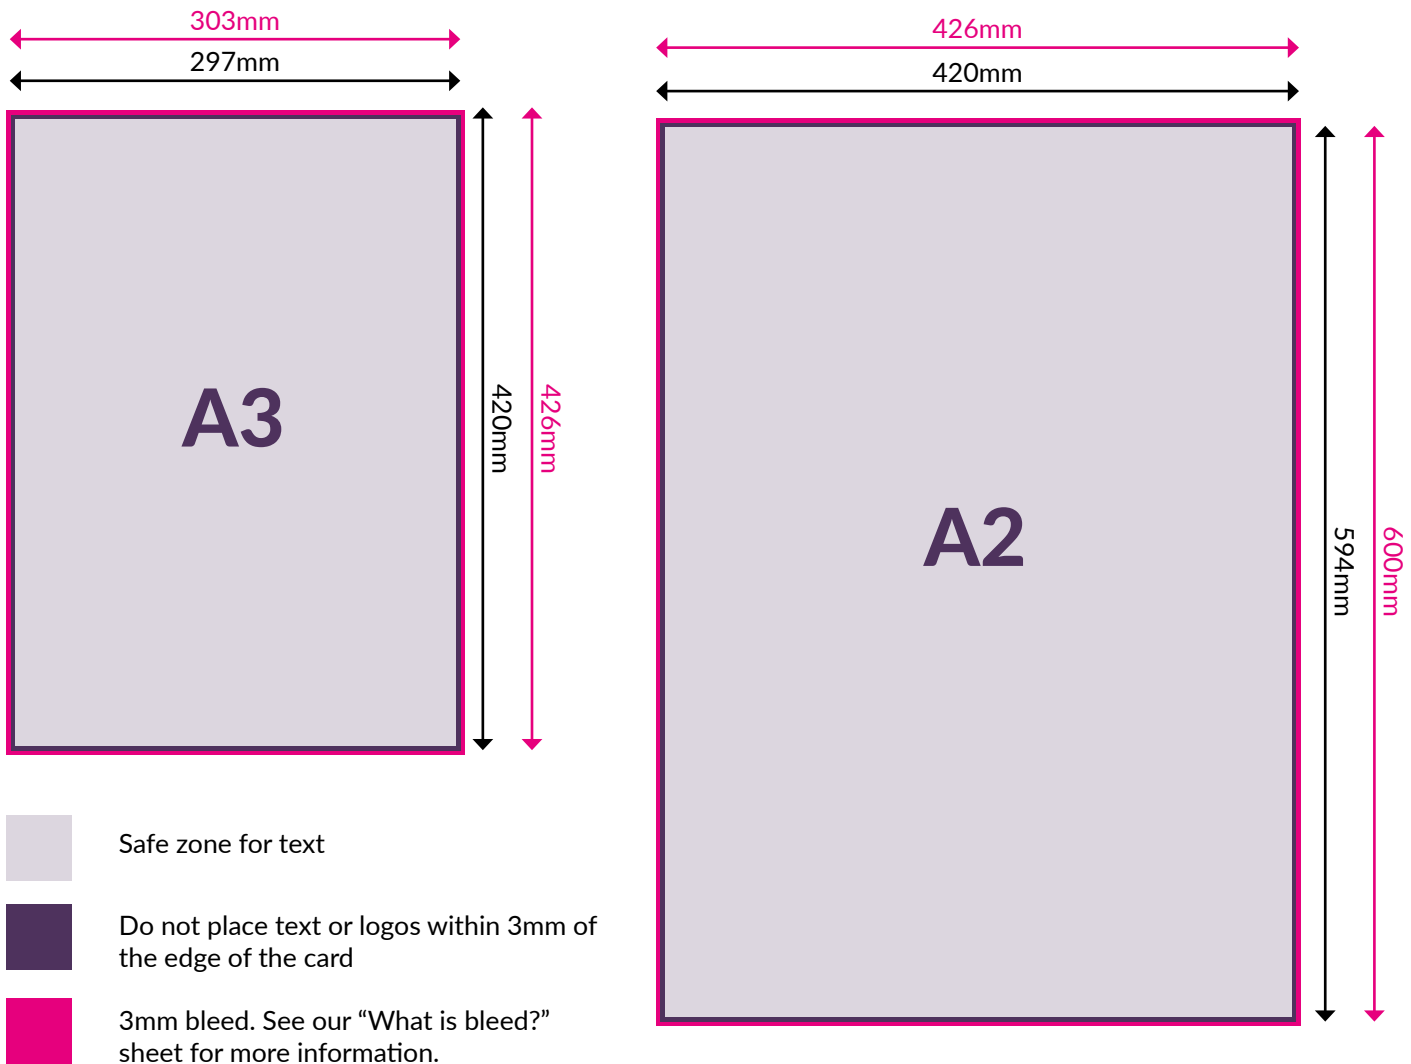

POSTERS

SPECIFICATION & ARTWORK INSTRUCTIONS