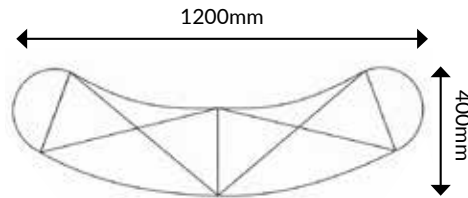

POP UP COUNTER

SPECIFICATION & ARTWORK INSTRUCTIONS

- FREE semi ridged wheeled carry bag
- FREE delivery and 72 hour turnaround
- Required artwork size 2024mm x 885mm
- Design service available
- Free soft proof

-  Visible graphic area
-  Not visible from front of stand - Artwork goes round side and back of stand
-  Magnetic tape (this does not affect the graphic).

PRINTECH EXPRESS
Print services to suit your every need

POP UP COUNTER

SPECIFICATION & ARTWORK INSTRUCTIONS

Actual view

Top view

ARTWORK INSTRUCTIONS:

- Accepted files: Illustrator eps, jpeg, tiff or Photoshop eps, packaged Indesign folder & hi-res PDF. All artwork must be CMYK
- We also ask that you send a PDF copy for our reference
- Any images must be supplied at a minimum of 300dpi
- Supply artwork as 1 graphic for the whole size - 2024mm x 885mm - but be aware of area not visible from front of stand
- Artwork can be supplied full size or at 50%, 25% or 10% of final size
- No bleed or crop marks required
- All text should be created to outlines
- We recommend that no text is placed within 50mm of the top and bottom of the graphic