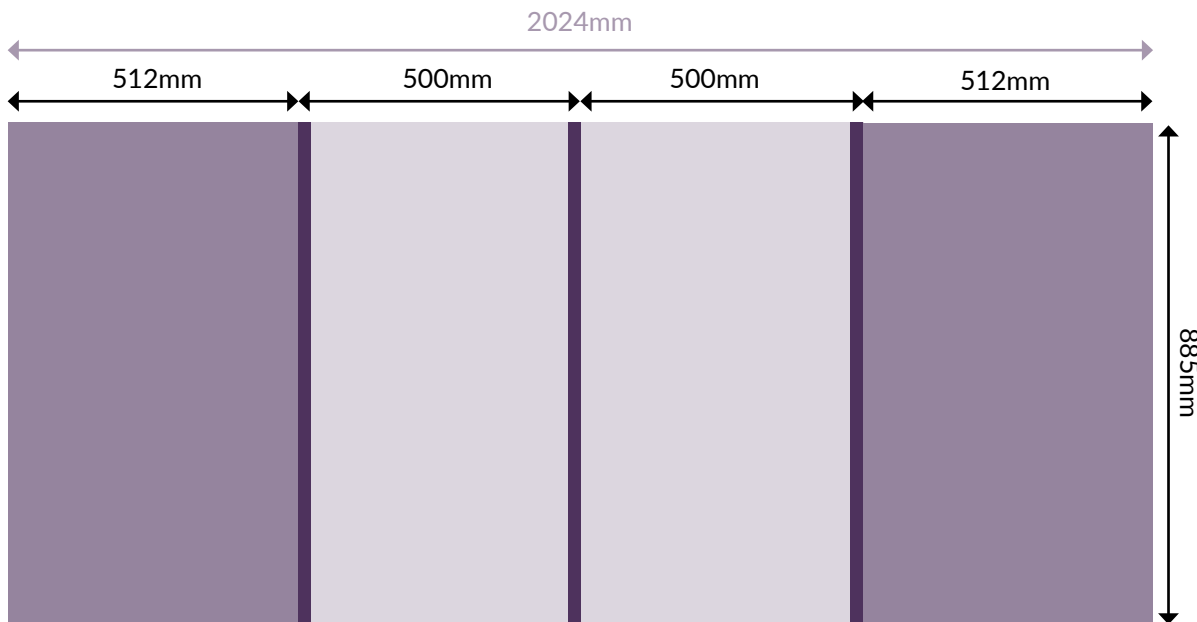

POP UP COUNTER

SPECIFICATION & ARTWORK INSTRUCTIONS

- FREE semi ridged wheeled carry bag
- FREE delivery and 72 hour turnaround
- Required artwork size 2024mm x 885mm
- Design service available
- Free soft proof

-  Visible graphic area
-  Not visible from front of stand - Artwork goes round side and back of stand
-  Magnetic tape (this does not affect the graphic).

PRINTECH EXPRESS
Print services to suit your every need

POP UP COUNTER

SPECIFICATION & ARTWORK INSTRUCTIONS

Actual view

Top view

ARTWORK INSTRUCTIONS:

- Accepted files: Illustrator eps, jpeg, tiff or Photoshop eps, packaged Indesign folder & hi-res PDF. All artwork must be CMYK
- We also ask that you send a PDF copy for our reference
- Any images must be supplied at a minimum of 300dpi
- Supply artwork as 1 graphic for the whole size - 2024mm x 885mm - but be aware of area not visible from front of stand
- Artwork can be supplied full size or at 50%, 25% or 10% of final size
- No bleed or crop marks required
- All text should be created to outlines
- We recommend that no text is placed within 50mm of the top and bottom of the graphic