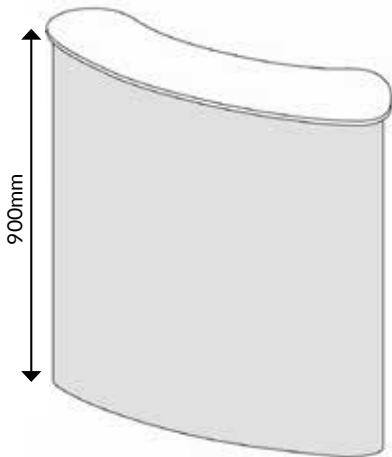

POP UP COUNTER

SPECIFICATION & ARTWORK INSTRUCTIONS

- FREE semi ridged wheeled carry bag
- FREE delivery and 72 hour turnaround
- Required artwork size 2024mm x 885mm
- Design service available
- Free soft proof

-  Visible graphic area
-  Not visible from front of stand - Artwork goes round side and back of stand
-  Magnetic tape (this does not affect the graphic).

PRINTECH EXPRESS
Print services to suit your every need

POP UP COUNTER

SPECIFICATION & ARTWORK INSTRUCTIONS

Actual view

Top view

ARTWORK INSTRUCTIONS:

- Accepted files: Illustrator eps, jpeg, tiff or Photoshop eps, packaged Indesign folder & hi-res PDF. All artwork must be CMYK
- We also ask that you send a PDF copy for our reference
- Any images must be supplied at a minimum of 300dpi
- Supply artwork as 1 graphic for the whole size - 2024mm x 885mm - but be aware of area not visible from front of stand
- Artwork can be supplied full size or at 50%, 25% or 10% of final size
- No bleed or crop marks required
- All text should be created to outlines
- We recommend that no text is placed within 50mm of the top and bottom of the graphic