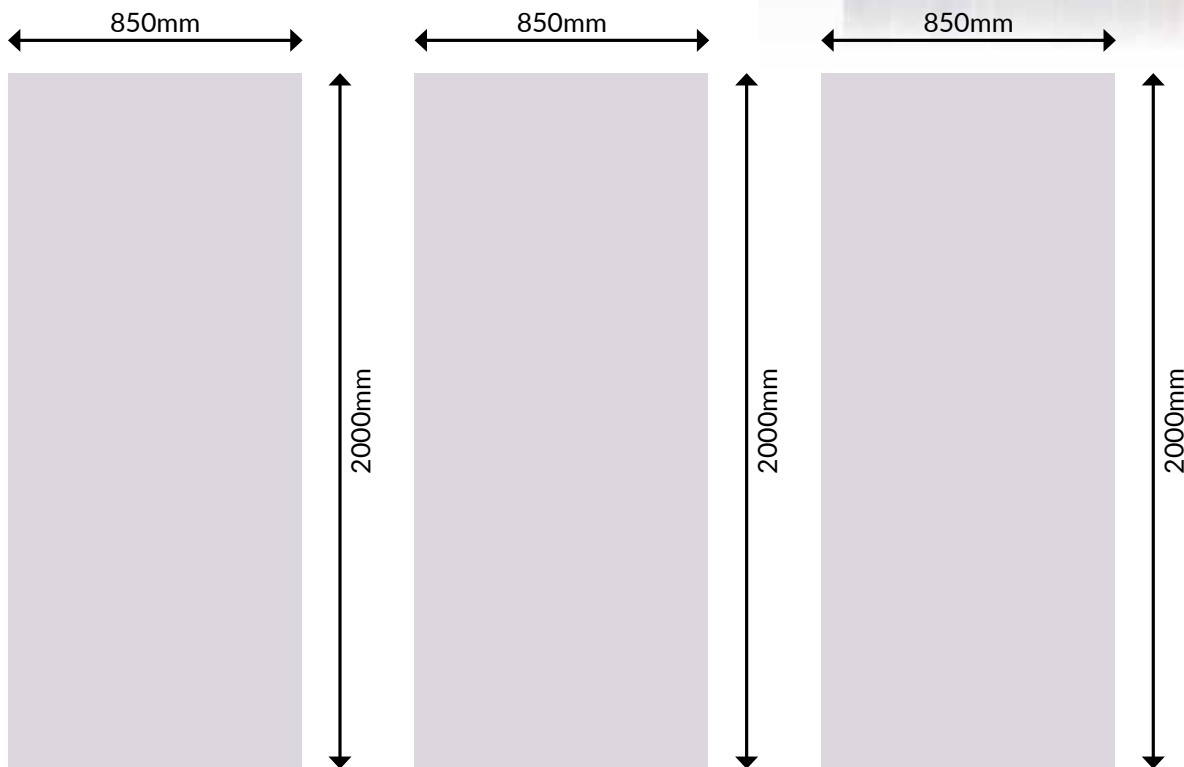

# LINK ROLLER BANNER WALL

## SPECIFICATION & ARTWORK INSTRUCTIONS

- Printed on 270gsm anti-curl matt coated vinyl
- 10mm thick chrome plated steel cassette
- FREE carry bag for convenient storage and transport
- FREE delivery and 72 hour turnaround
- Required artwork size 3 x 850mm x 2000mm
- Optional 50w low voltage spot light

### ARTWORK INSTRUCTIONS:

- Accepted files: Illustrator eps, jpeg, tiff or Photoshop eps, packaged Indesign folder & hi-res PDF. All artwork must be CMYK
- We also ask that you send a PDF copy for our reference
- Any images must be supplied at a minimum of 300dpi
- Supply artwork as 3 x 850mm x 2000mm panels
- Artwork can be supplied full size or at 50%, 25% or 10% of final size
- No bleed or crop marks required
- All text should be created to outlines
- We recommend that no text is placed within 50mm of the top and bottom of the graphic

Visible graphic area - 850mm x 2000mm

**PRINTECH EXPRESS**  
Print services to suit your every need