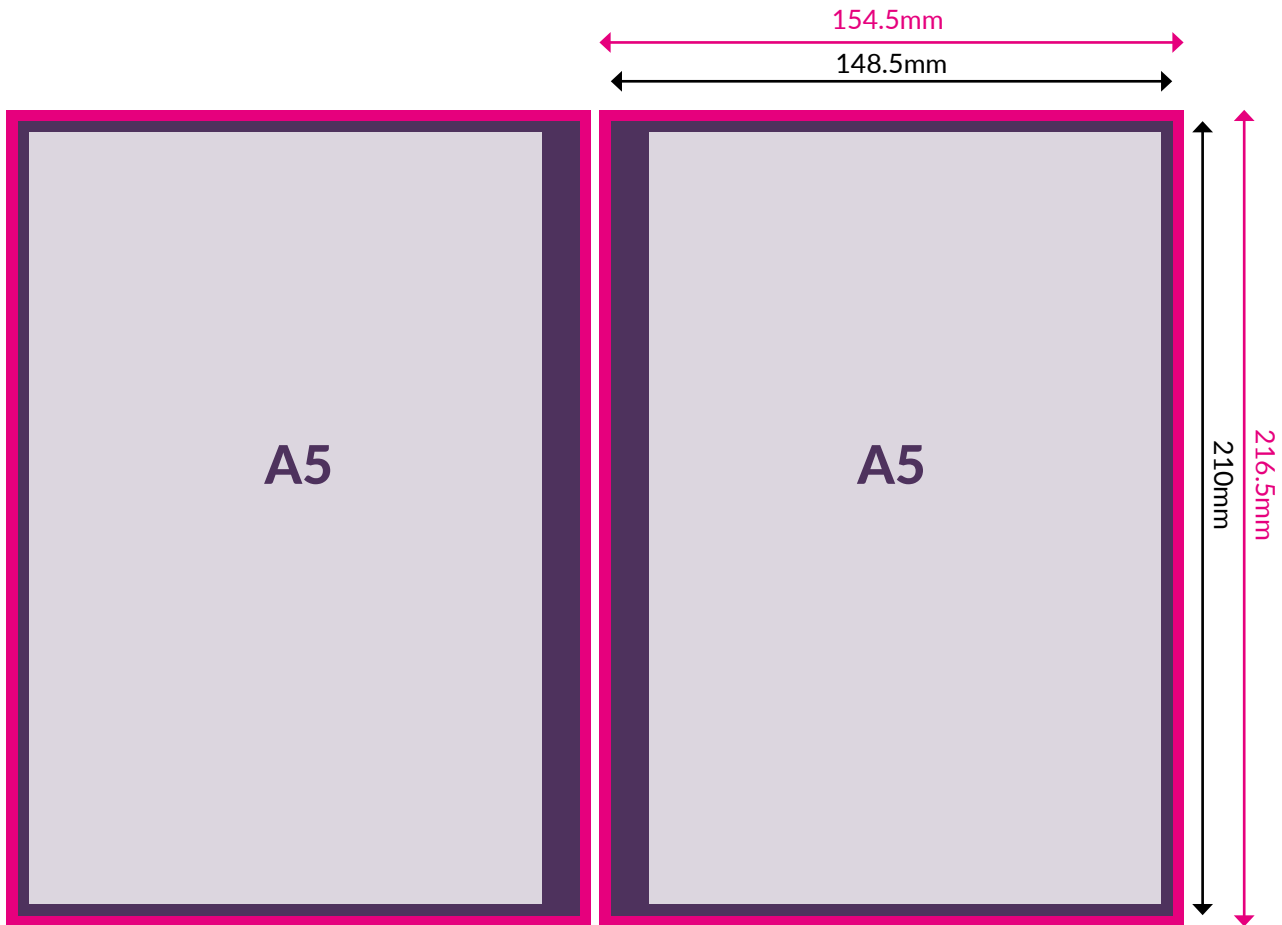

PERFECT BOUND BROCHURES

SPECIFICATION & ARTWORK INSTRUCTIONS

- Perfect Bound (PUR)
- Full colour throughout
- 20 - 800 pages including cover (please call over 80 pages)
- 300gsm silk cover paper
- 130gsm silk text paper
- Free Delivery

 Safe zone for text

 3mm bleed. See our "What is bleed?" sheet for more information.

 Left page: Do not place text or logos within 10mm of right edge

Right page: Do not place text or logos within 10mm of left edge.

Do not place text or logos within 3mm of any other page edge.

PRINTECH EXPRESS
Print services to suit your every need

PERFECT BOUND BROCHURES

SPECIFICATION & ARTWORK INSTRUCTIONS

Safe zone for text

Left page: Do not place text or logos within 10mm of right edge

Right page: Do not place text or logos within 10mm of left edge.

3mm bleed. See our "What is bleed?" sheet for more information.

Do not place text or logos within 3mm of any other page edge.

PRINTECH EXPRESS
Print services to suit your every need