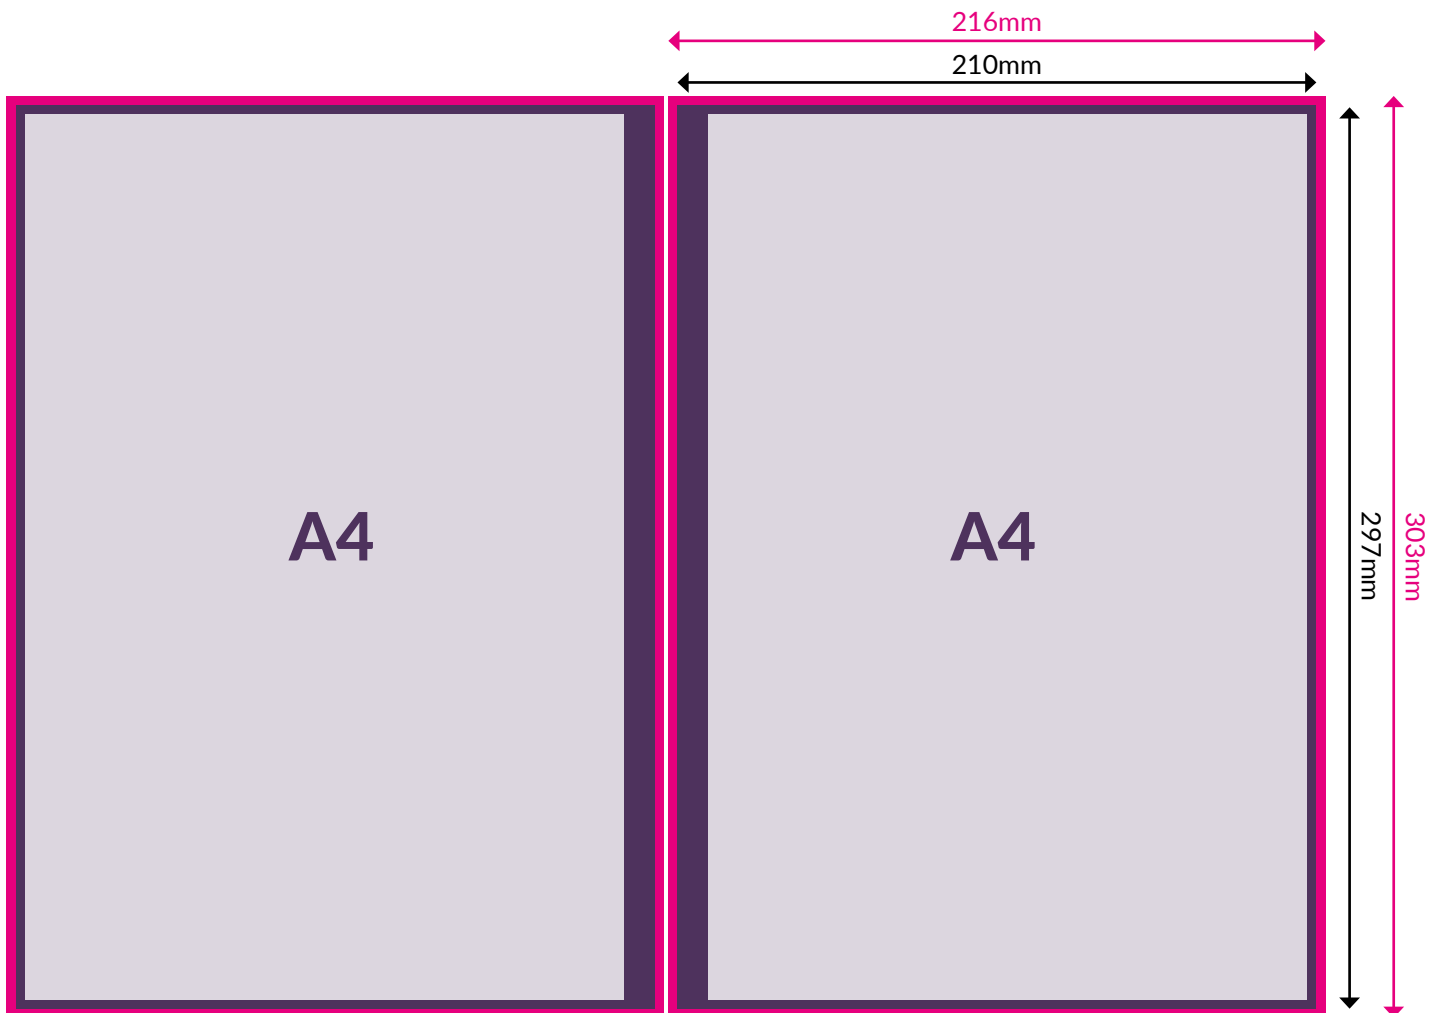

PERFECT BOUND BROCHURES

SPECIFICATION & ARTWORK INSTRUCTIONS

- Perfect Bound (PUR)
- Full colour throughout
- 20 - 800 pages including cover (please call over 80 pages)
- 300gsm silk cover paper
- 130gsm silk text paper
- Free Delivery

 Safe zone for text

 3mm bleed. See our "What is bleed?" sheet for more information.

 Left page: Do not place text or logos within 10mm of right edge

Right page: Do not place text or logos within 10mm of left edge.

Do not place text or logos within 3mm of any other page edge.

PRINTECH EXPRESS
Print services to suit your every need

PERFECT BOUND BROCHURES

SPECIFICATION & ARTWORK INSTRUCTIONS

Safe zone for text

Left page: Do not place text or logos within 10mm of right edge

Right page: Do not place text or logos within 10mm of left edge.

3mm bleed. See our "What is bleed?" sheet for more information.

Do not place text or logos within 3mm of any other page edge.

PRINTECH EXPRESS
Print services to suit your every need