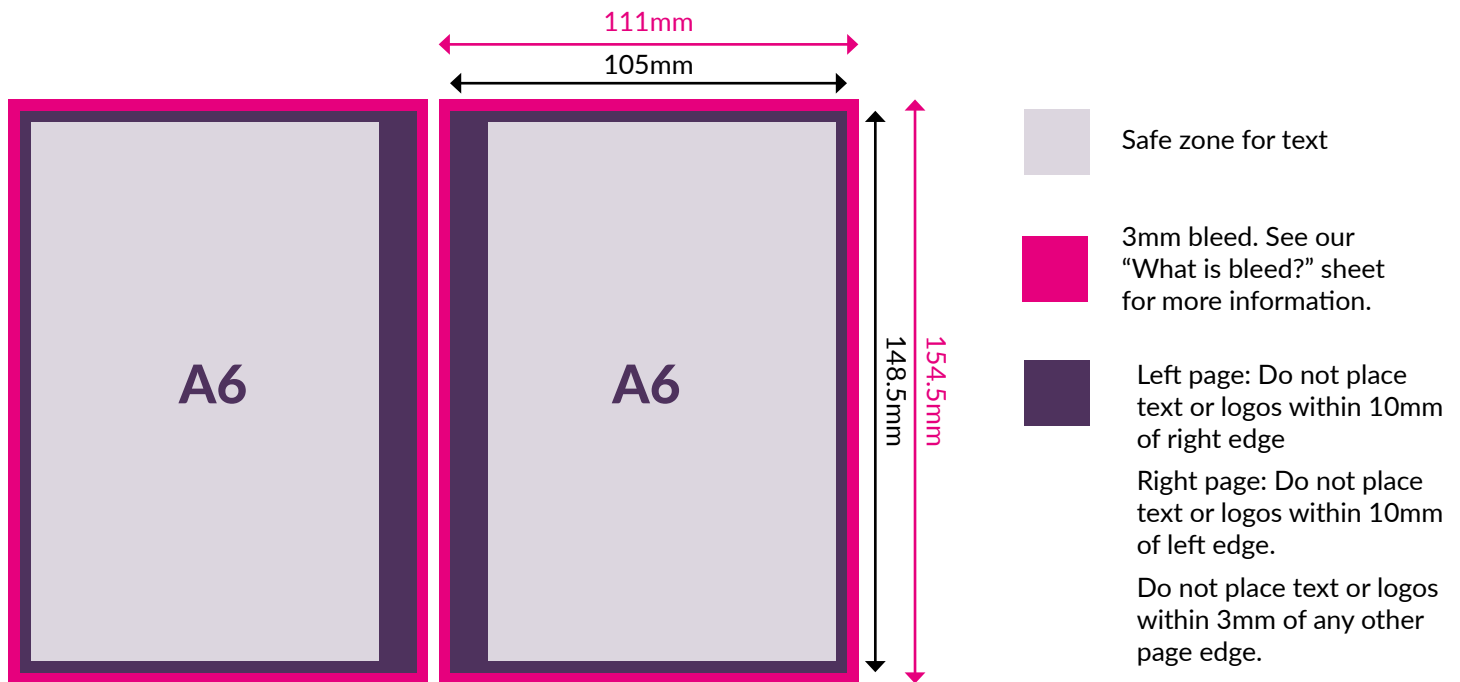

 Safe zone for text

 3mm bleed. See our "What is bleed?" sheet for more information.

 Left page: Do not place text or logos within 10mm of right edge

Right page: Do not place text or logos within 10mm of left edge.

Do not place text or logos within 3mm of any other page edge.

PRINTECH EXPRESS
Print services to suit your every need

PERFECT BOUND BROCHURES

SPECIFICATION & ARTWORK INSTRUCTIONS

Safe zone for text

Left page: Do not place text or logos within 10mm of right edge

Right page: Do not place text or logos within 10mm of left edge.

3mm bleed. See our "What is bleed?" sheet for more information.

Do not place text or logos within 3mm of any other page edge.

PRINTECH EXPRESS
Print services to suit your every need

PERFECT BOUND BROCHURES

SPECIFICATION & ARTWORK INSTRUCTIONS

ARTWORK INSTRUCTIONS:

- Accepted files: Illustrator eps, jpeg, tiff or Photoshop eps, packaged Indesign folder & hi-res PDF. All artwork must be CMYK
- We also ask that you send a PDF copy for our reference
- Any images must be supplied at a minimum of 300dpi
- Please add 3mm bleed to all sides of artwork and crop marks
- All text should be created to outlines
- We recommend that no text is placed within 3mm of the edge of the leaflet (at all sizes) but please see above advice