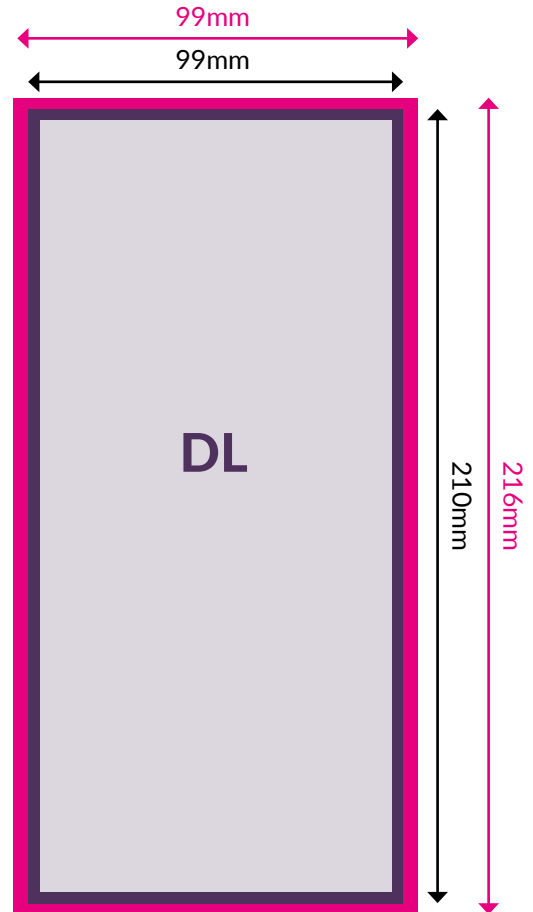

LEAFLETS

SPECIFICATION & ARTWORK INSTRUCTIONS

- Premium leaflets printed on 170gsm silk paper, standard leafkets on 130gsm silk paper
- A4, A5, A6 or DL options
- Free Soft Proof
- Single or double sided
- Free delivery and 48 hour turnaround

PRINTECH EXPRESS
Print services to suit your every need

LEAFLETS

SPECIFICATION & ARTWORK INSTRUCTIONS

ARTWORK INSTRUCTIONS:

- Accepted files: Illustrator eps, jpeg, tiff or Photoshop eps, packaged Indesign folder & hi-res PDF. All artwork must be CMYK
- We also ask that you send a PDF copy for our reference
- Any images must be supplied at a minimum of 300dpi
- Please add 3mm bleed to all sides of artwork and crop marks
- All text should be created to outlines
- We recommend that no text is placed within 3mm of the edge of the leaflet (at all sizes)

-  Safe zone for text
-  Do not place text or logos within 3mm of the edge of the leaflet
-  3mm bleed. See our "What is bleed?" sheet for more information.