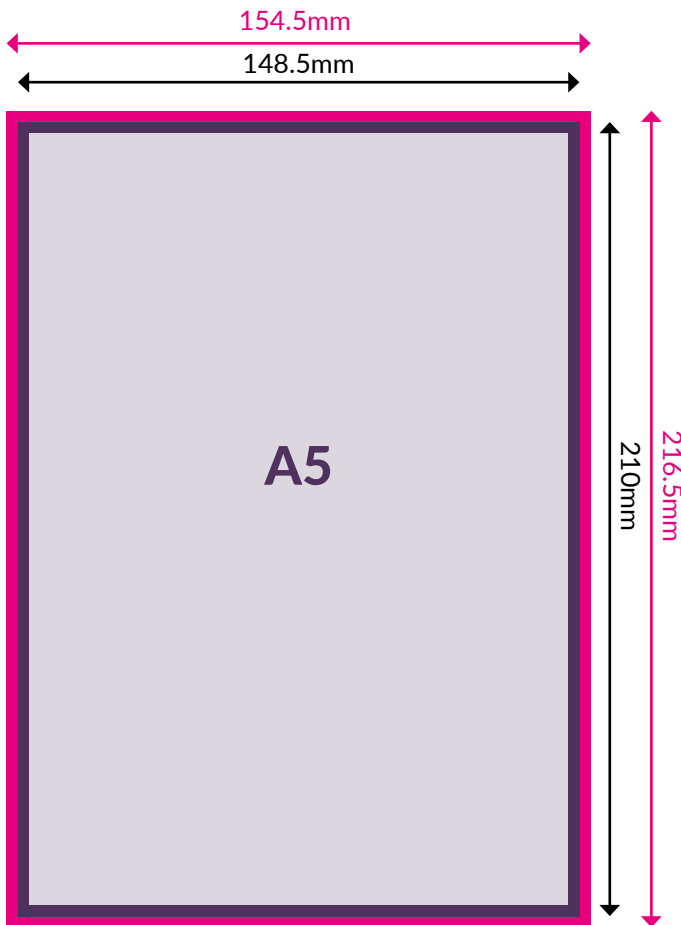

LEAFLETS

SPECIFICATION & ARTWORK INSTRUCTIONS

- Premium leaflets printed on 170gsm silk paper, standard leafkets on 130gsm silk paper
- A4, A5, A6 or DL options
- Free Soft Proof
- Single or double sided
- Free delivery and 48 hour turnaround

PRINTECH EXPRESS
Print services to suit your every need

LEAFLETS

SPECIFICATION & ARTWORK INSTRUCTIONS

ARTWORK INSTRUCTIONS:

- Accepted files: Illustrator eps, jpeg, tiff or Photoshop eps, packaged Indesign folder & hi-res PDF. All artwork must be CMYK
- We also ask that you send a PDF copy for our reference
- Any images must be supplied at a minimum of 300dpi
- Please add 3mm bleed to all sides of artwork and crop marks
- All text should be created to outlines
- We recommend that no text is placed within 3mm of the edge of the leaflet (at all sizes)

-  Safe zone for text
-  Do not place text or logos within 3mm of the edge of the leaflet
-  3mm bleed. See our "What is bleed?" sheet for more information.