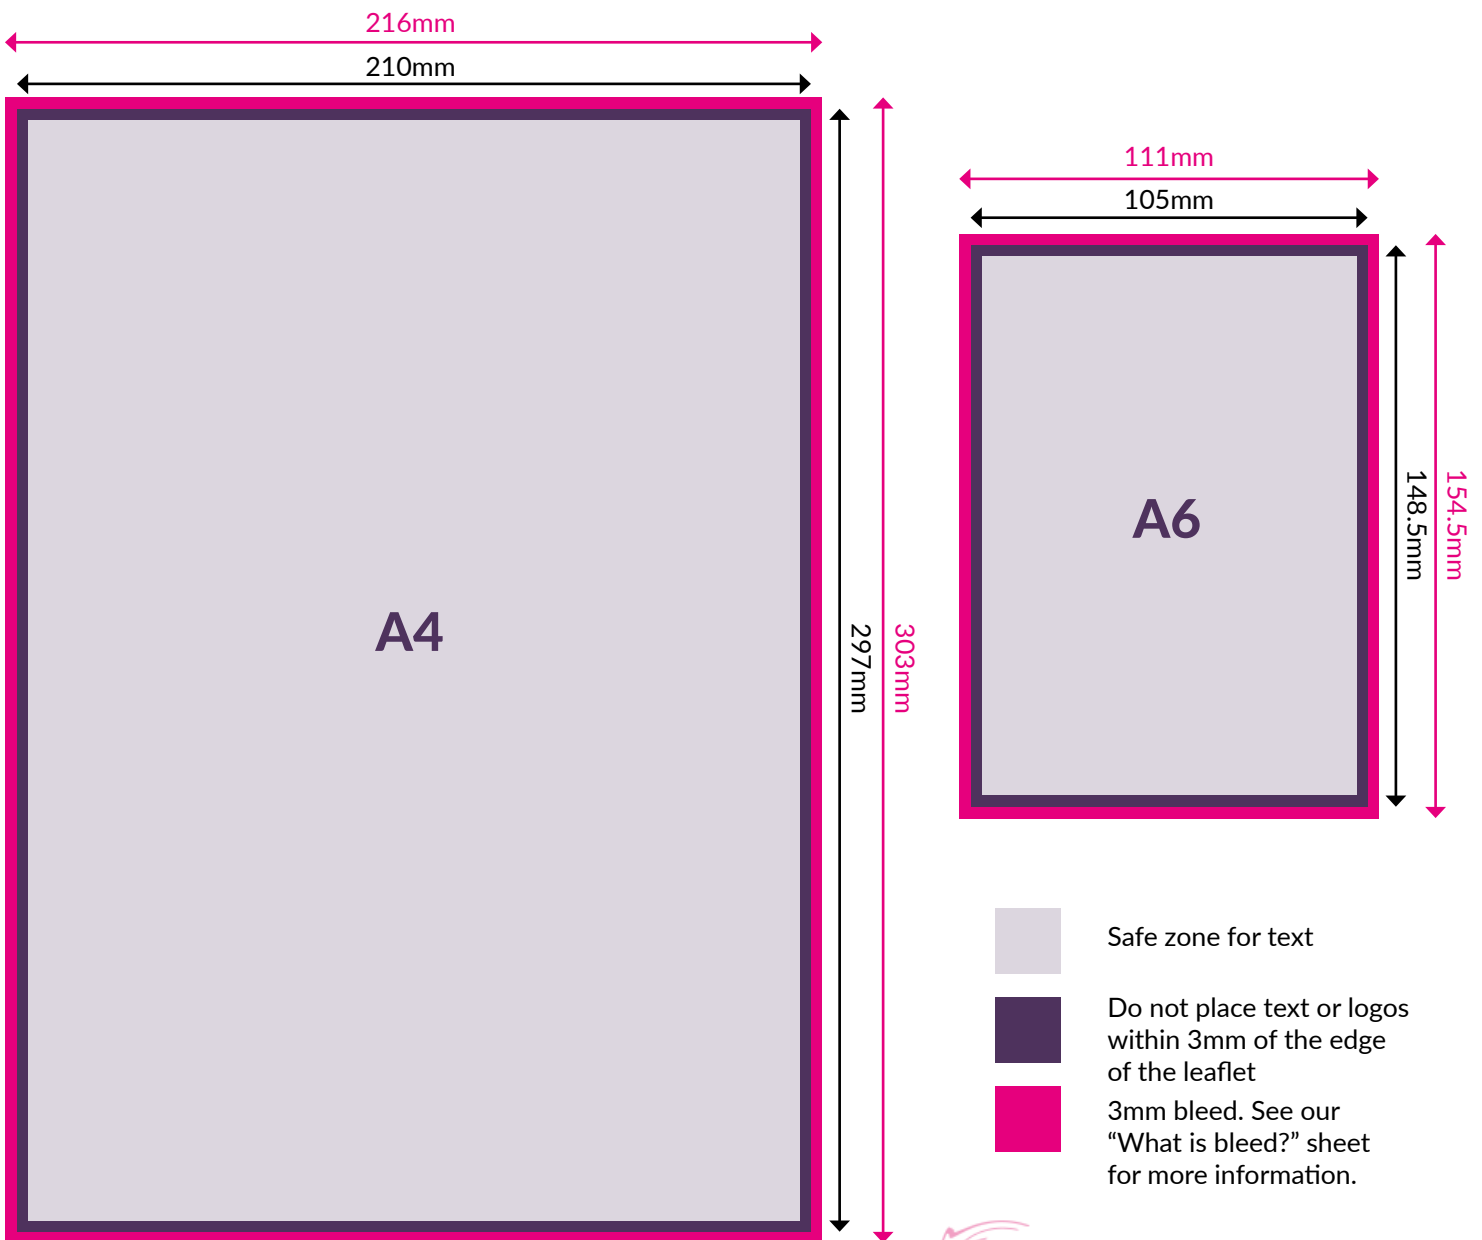

LEAFLETS

SPECIFICATION & ARTWORK INSTRUCTIONS

- Premium leaflets printed on 170gsm silk paper, standard leafkets on 130gsm silk paper
- A4, A5, A6 or DL options
- Free Soft Proof
- Single or double sided
- Free delivery and 48 hour turnaround

PRINTECH EXPRESS
Print services to suit your every need

LEAFLETS

SPECIFICATION & ARTWORK INSTRUCTIONS

ARTWORK INSTRUCTIONS:

- Accepted files: Illustrator eps, jpeg, tiff or Photoshop eps, packaged Indesign folder & hi-res PDF. All artwork must be CMYK
- We also ask that you send a PDF copy for our reference
- Any images must be supplied at a minimum of 300dpi
- Please add 3mm bleed to all sides of artwork and crop marks
- All text should be created to outlines
- We recommend that no text is placed within 3mm of the edge of the leaflet (at all sizes)

-  Safe zone for text
-  Do not place text or logos within 3mm of the edge of the leaflet
-  3mm bleed. See our "What is bleed?" sheet for more information.