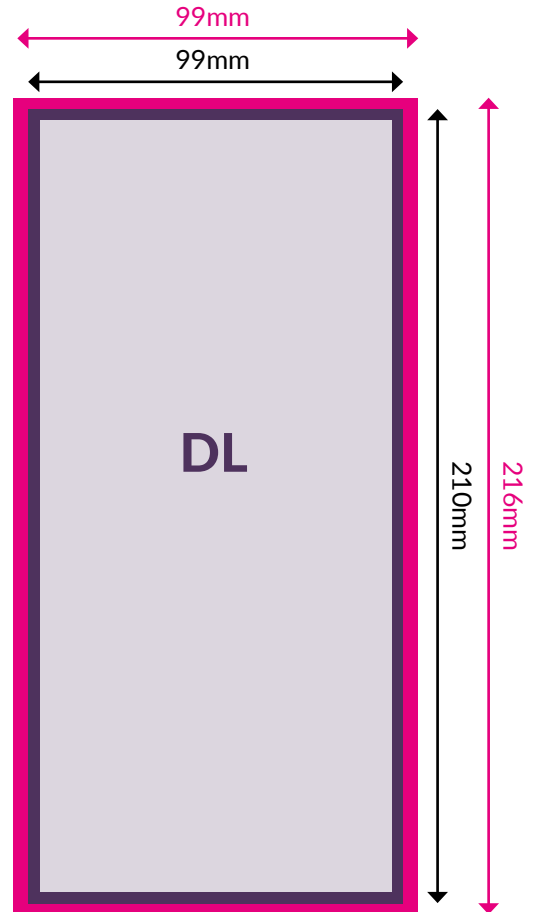

FLYERS

SPECIFICATION & ARTWORK INSTRUCTIONS

- Flyers available as luxury matt flyers (with matt lamination), super gloss flyers (with gloss lamination) and premium flyers (no lamination)
- Printed on 350gsm silk paper
- Single or double sided
- Double sided laminated finish
- Free delivery and 48 hour turnaround

FLYERS

SPECIFICATION & ARTWORK INSTRUCTIONS

ARTWORK INSTRUCTIONS:

- Accepted files: Illustrator eps, jpeg, tiff or Photoshop eps, packaged Indesign folder & hi-res PDF. All artwork must be CMYK
- We also ask that you send a PDF copy for our reference
- Any images must be supplied at a minimum of 300dpi
- Please add 3mm bleed to all sides of artwork and crop marks
- All text should be created to outlines
- We recommend that no text is placed within 3mm of the edge of the leaflet (at all sizes)

-  Safe zone for text
-  Do not place text or logos within 3mm of the edge of the leaflet
-  3mm bleed. See our "What is bleed?" sheet for more information.