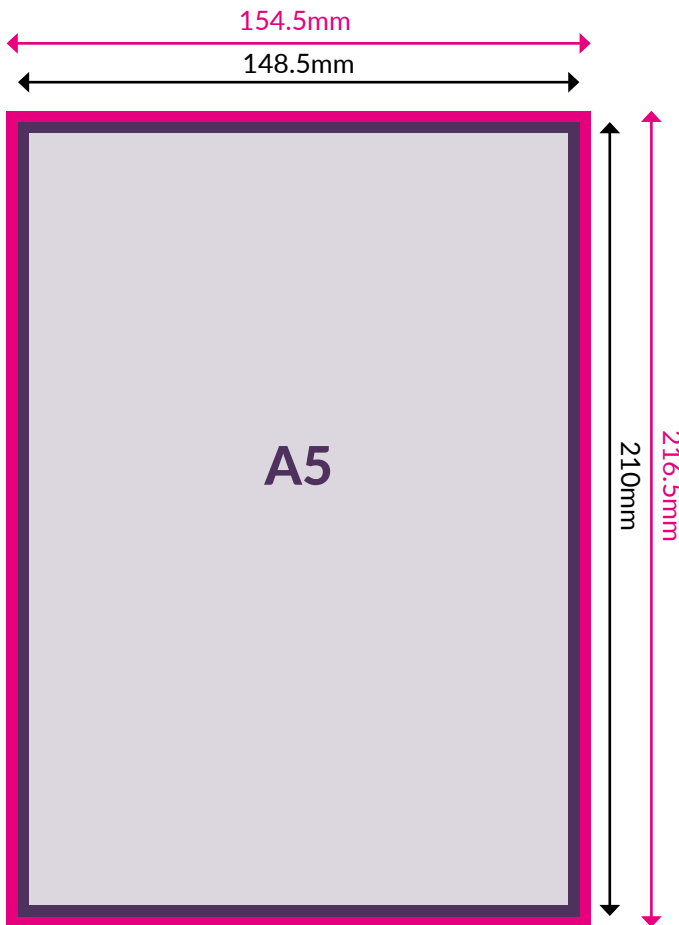

FLYERS

SPECIFICATION & ARTWORK INSTRUCTIONS

- Flyers available as luxury matt flyers (with matt lamination), super gloss flyers (with gloss lamination) and premium flyers (no lamination)
- Printed on 350gsm silk paper
- Single or double sided
- Double sided laminated finish
- Free delivery and 48 hour turnaround

FLYERS

SPECIFICATION & ARTWORK INSTRUCTIONS

ARTWORK INSTRUCTIONS:

- Accepted files: Illustrator eps, jpeg, tiff or Photoshop eps, packaged Indesign folder & hi-res PDF. All artwork must be CMYK
- We also ask that you send a PDF copy for our reference
- Any images must be supplied at a minimum of 300dpi
- Please add 3mm bleed to all sides of artwork and crop marks
- All text should be created to outlines
- We recommend that no text is placed within 3mm of the edge of the leaflet (at all sizes)

-  Safe zone for text
-  Do not place text or logos within 3mm of the edge of the leaflet
-  3mm bleed. See our "What is bleed?" sheet for more information.