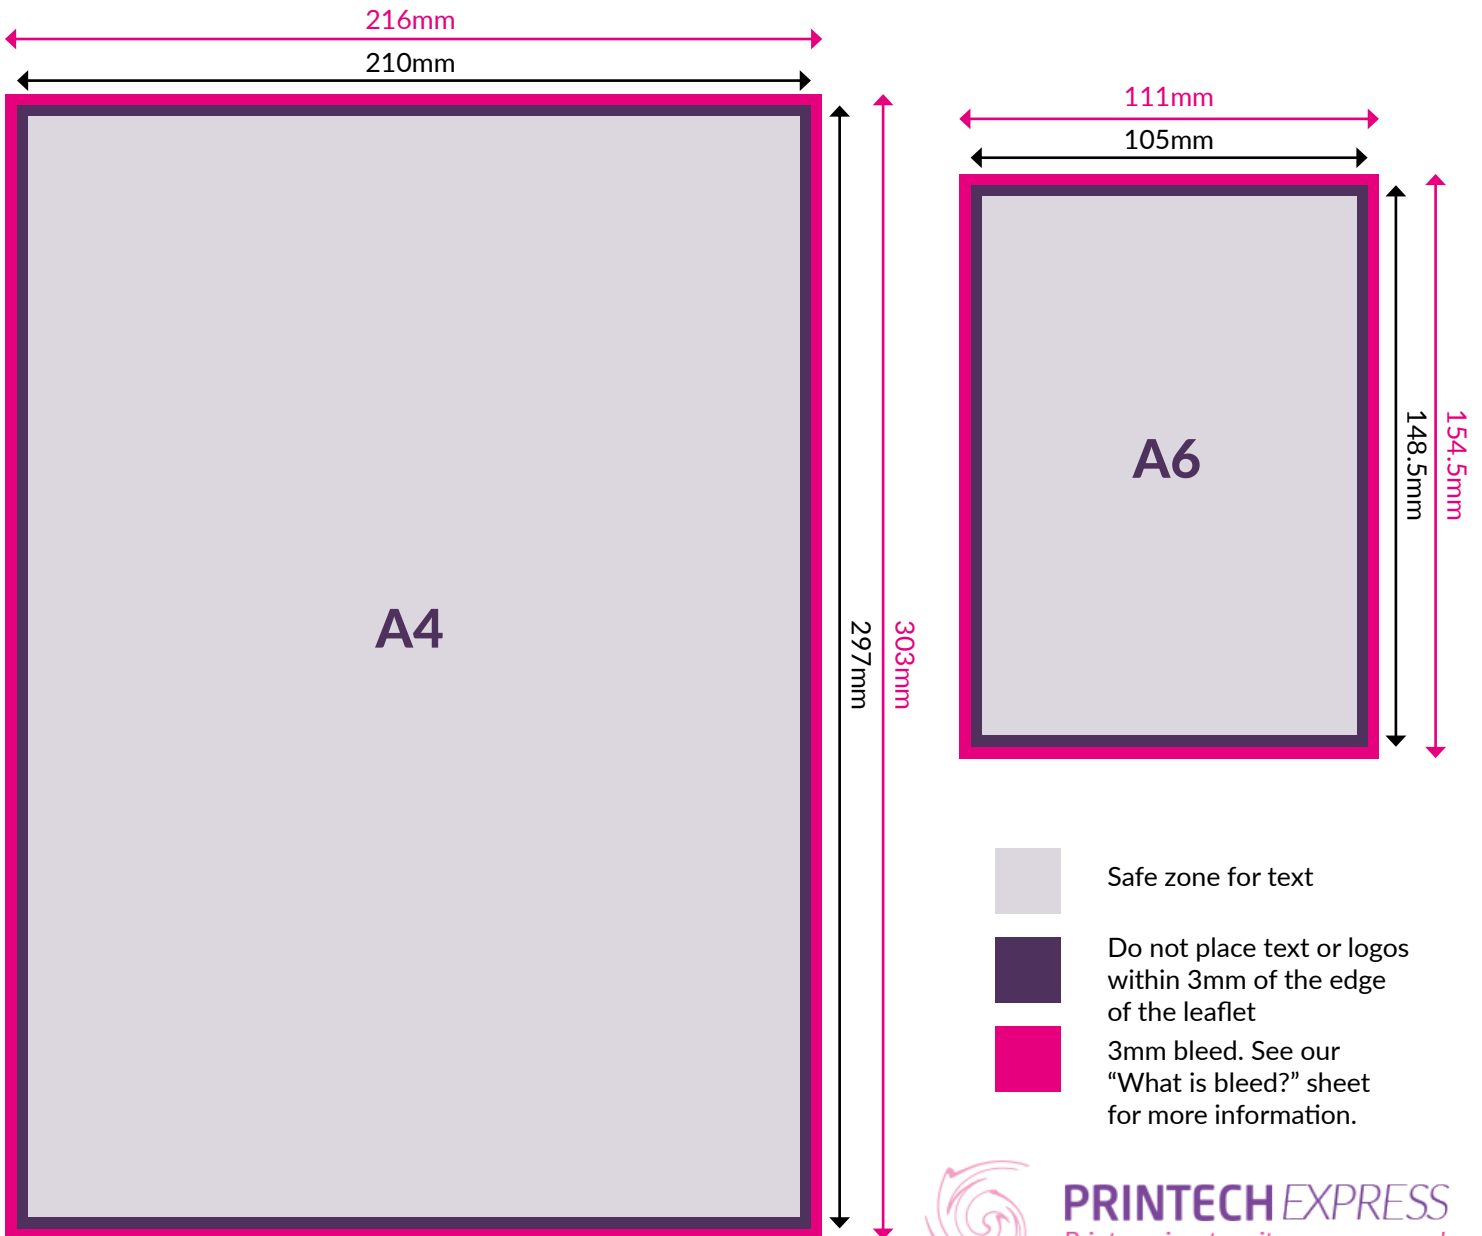

FLYERS

SPECIFICATION & ARTWORK INSTRUCTIONS

- Flyers available as luxury matt flyers (with matt lamination), super gloss flyers (with gloss lamination) and premium flyers (no lamination)
- Printed on 350gsm silk paper
- Single or double sided
- Double sided laminated finish
- Free delivery and 48 hour turnaround

FLYERS

SPECIFICATION & ARTWORK INSTRUCTIONS

ARTWORK INSTRUCTIONS:

- Accepted files: Illustrator eps, jpeg, tiff or Photoshop eps, packaged Indesign folder & hi-res PDF. All artwork must be CMYK
- We also ask that you send a PDF copy for our reference
- Any images must be supplied at a minimum of 300dpi
- Please add 3mm bleed to all sides of artwork and crop marks
- All text should be created to outlines
- We recommend that no text is placed within 3mm of the edge of the leaflet (at all sizes)

-  Safe zone for text
-  Do not place text or logos within 3mm of the edge of the leaflet
-  3mm bleed. See our "What is bleed?" sheet for more information.